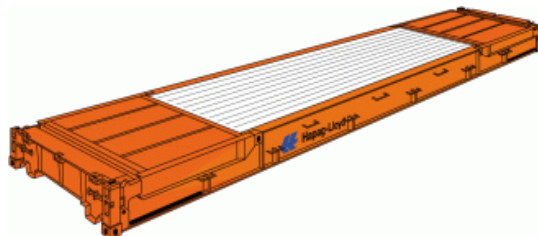

40' Platform

Inside Dimensions (LxWxH)	12,19 x 2,24 m
Door Opening (WxH)	-
Tare	5700 kg
Max. Payload	39300 kg
Capacity	-