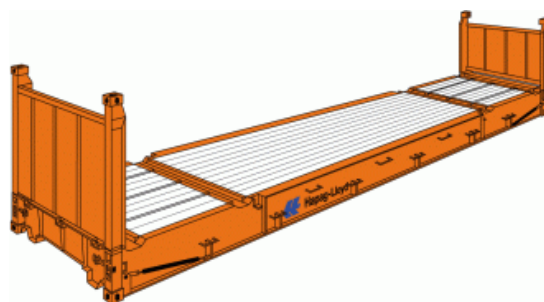

40' Flat

Inside Dimensions (LxWxH)	12,01 x 2,23 x 1,98 m
Door Opening (WxH)	-
Tare	4200 kg
Max. Payload	40800 kg
Capacity	-